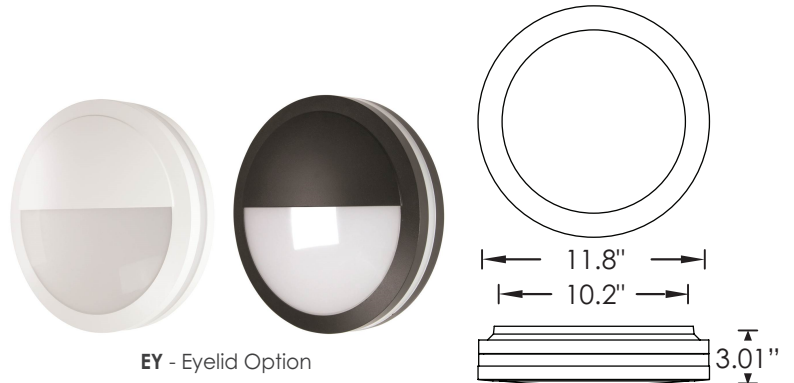

LED

190 SERIES

19091 WHITE

19095 BLACK

STANDARD SPECIFICATIONS

Housing	Powdercoated Cast Aluminum (Specify Finish)
Lens	UV Stabilized Acrylic
Certification	Wet Location Listed IP65 Rated
Mounting	Ceiling or Wall Mount

REPLACEMENT PARTS

LENS-1901 | UV Stabilized White Acrylic Lens

EY - Eyelid Option

PRODUCT FAMILY	LENS TYPE	FINISH	MODELS	FEATURES & OPTIONS*
190	1	1 - White	14LED-120	120V, 50/60Hz Electronic, 120V Dimmable 14 Watts, 1350 Lumens, >80CRI, Energy Star Listed Options: 30K, 40K, EY
	1 - White	5 - Black	23LED-120	120V, 50/60Hz Electronic, 120V Dimmable 23 Watts, 1850 Lumens, >80CRI, Energy Star Listed Options: 30K, 40K, EY

OPTION LEGEND

30K	3000 Kelvin Warm White Light Temperature
40K	4000 Kelvin Cool White Light Temperature
EY	Eyelid Option

* May not be available in all wattages or combinations, please call factory.